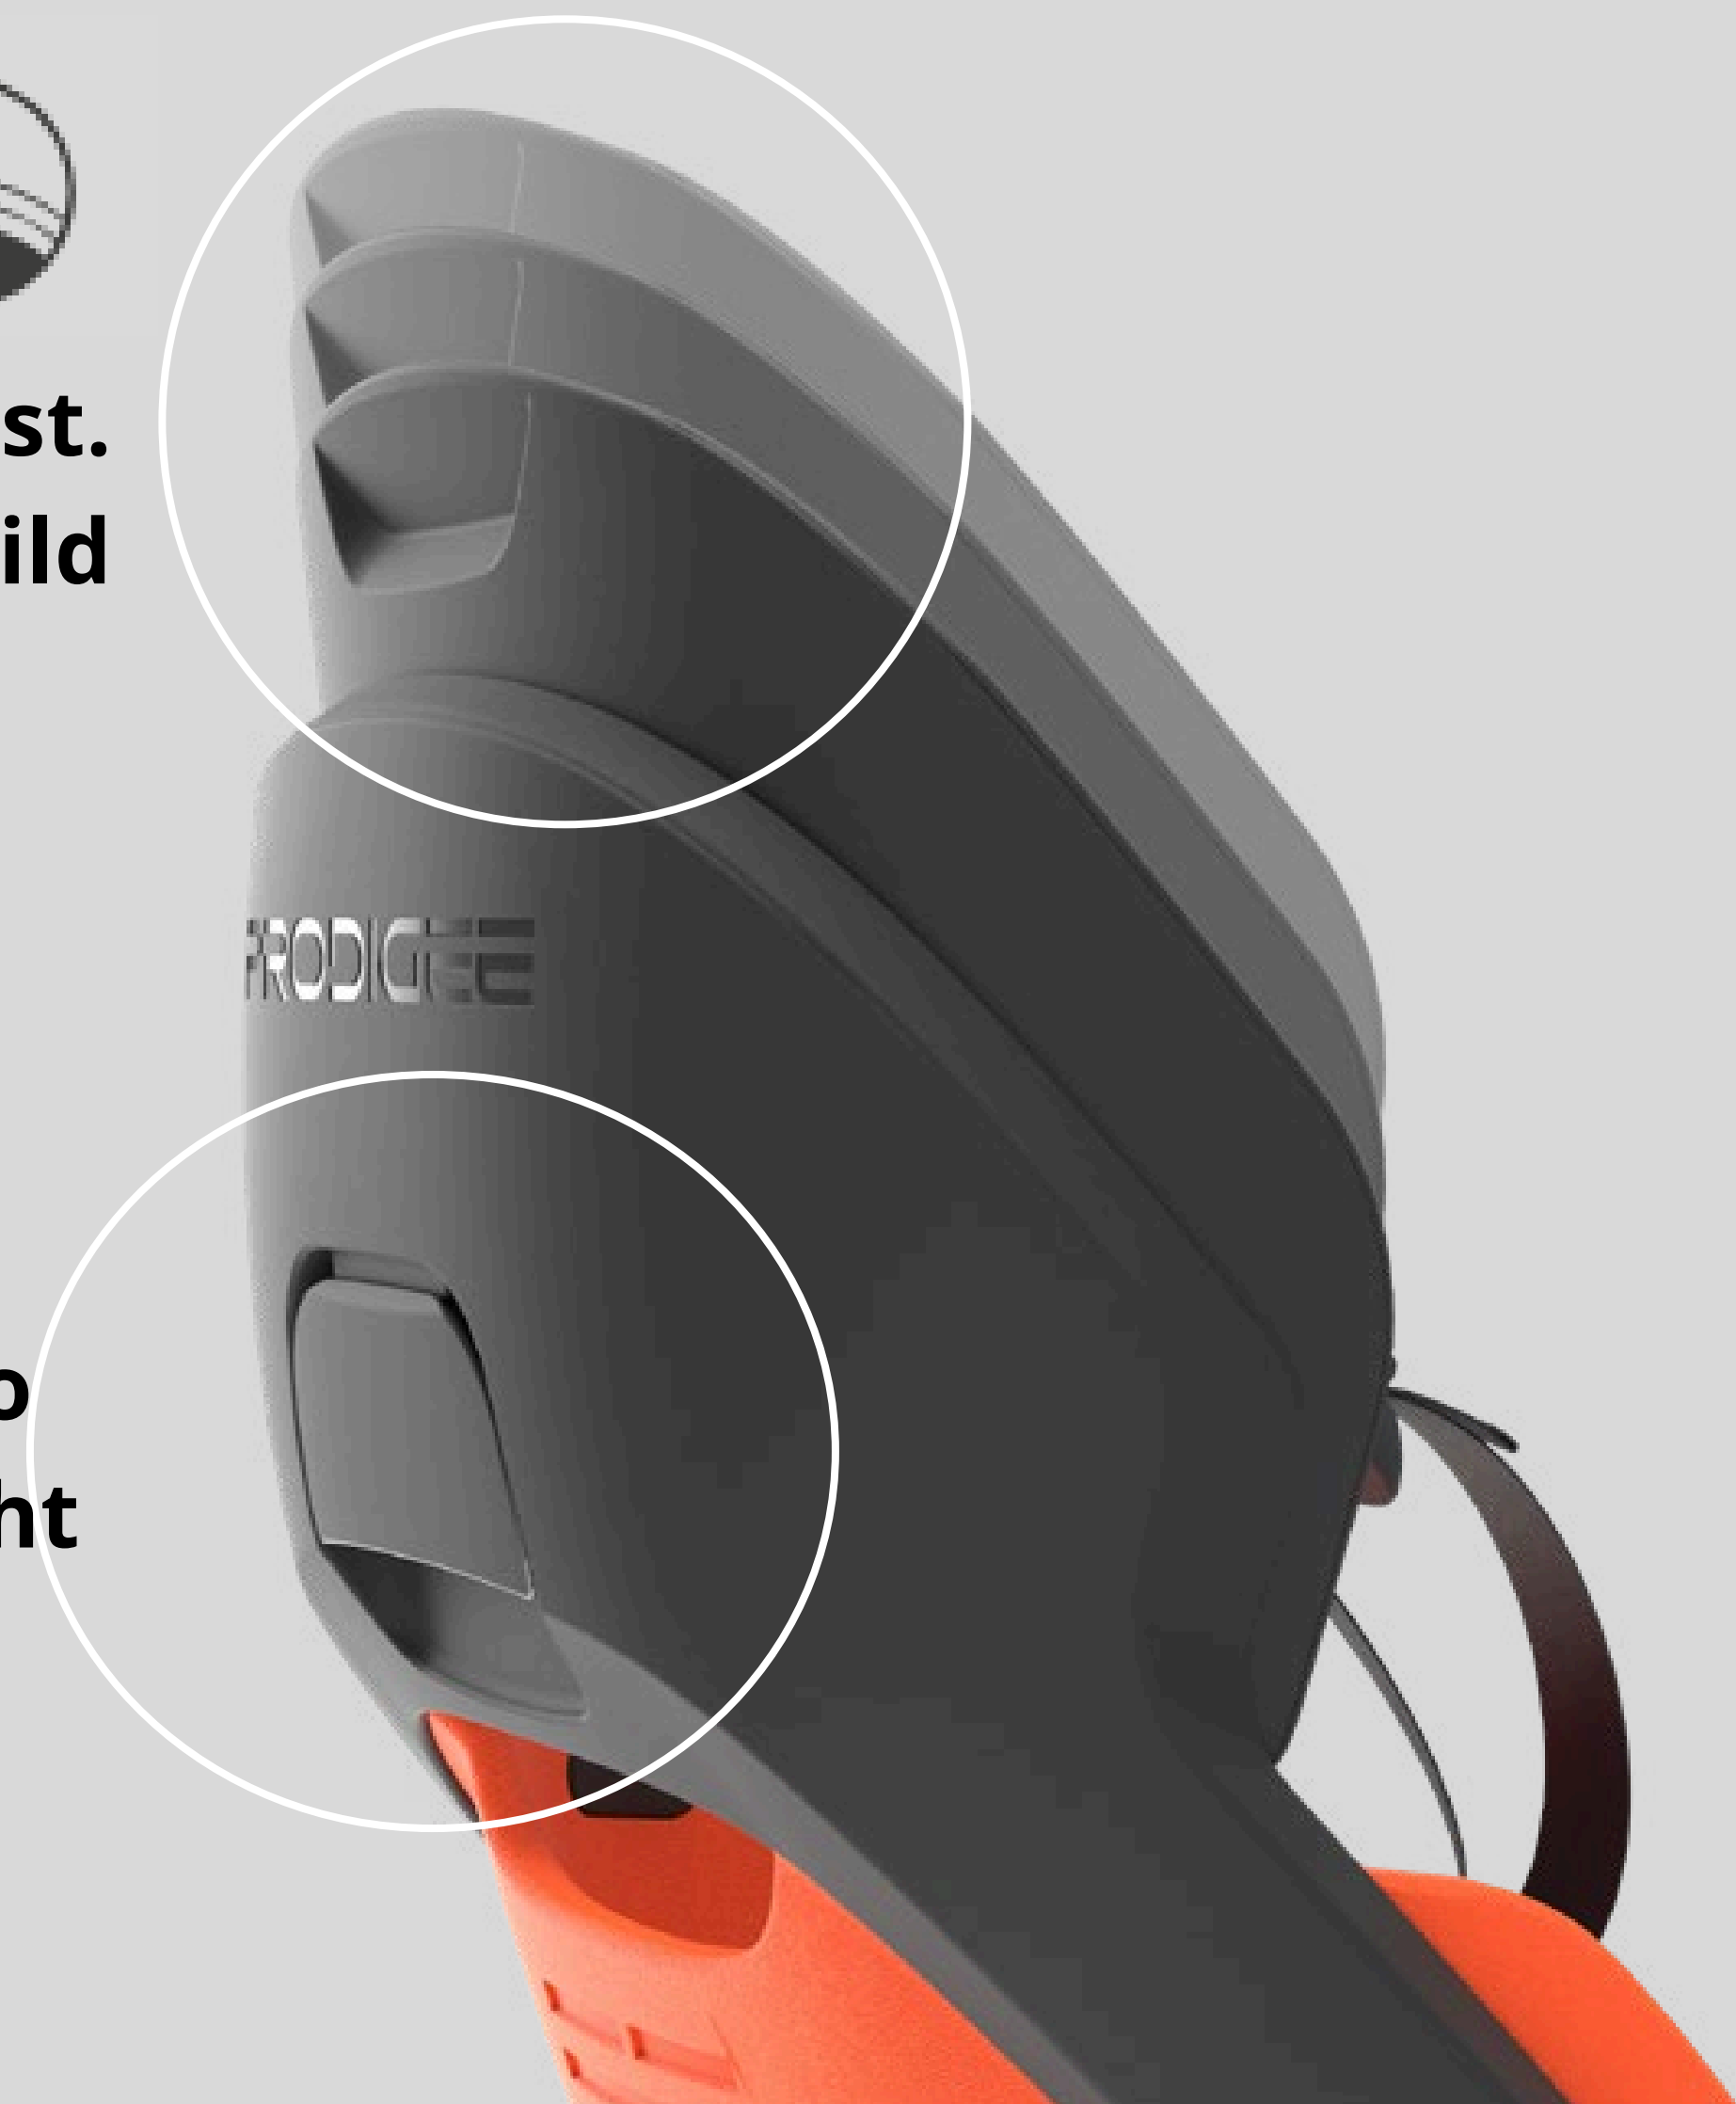

Dutch Design

Smart Solutions

Protection+ Comfort

**Waterproof, EVA cushion.
Soft to the touch, for child
comfort**

**5-Point, adjustable Belt,
for maximum safety**

Dedicated clamp

**Integrated handlebar for
unique steering sensation**

Enhanced Side Protection

Adjustable, sliding footrest

100% Recyclable PP frame

Integrated lock

PRODIGEE

ICON Rear - Frame

For children up to 22 kg

- Waterproof, EVA Cushion
- Dedicated Clamp
- Enhanced Side Protection
- 100% PP, fully recyclable Frame
- Chemically-Safe
- Integrated Lock
- 5-Point Belt
- Adjustable backrest

Dutch Design

Smart Solutions

Protection+ Comfort

**5-Point, adjustable Belt,
for maximum safety**

**Waterproof, EVA cushion.
Soft to the touch, for child
comfort**

Fixing system

Enhanced Side Protection

Light-reflectant elements

Adjustable, sliding footrest

**Adjustable Backrest.
Grows along your child**

**Easy-to-use handle to
adjust backrest height**

Easy-to-use, Adjustable frame fixing system

100% Recyclable PP frame

Integrated lock