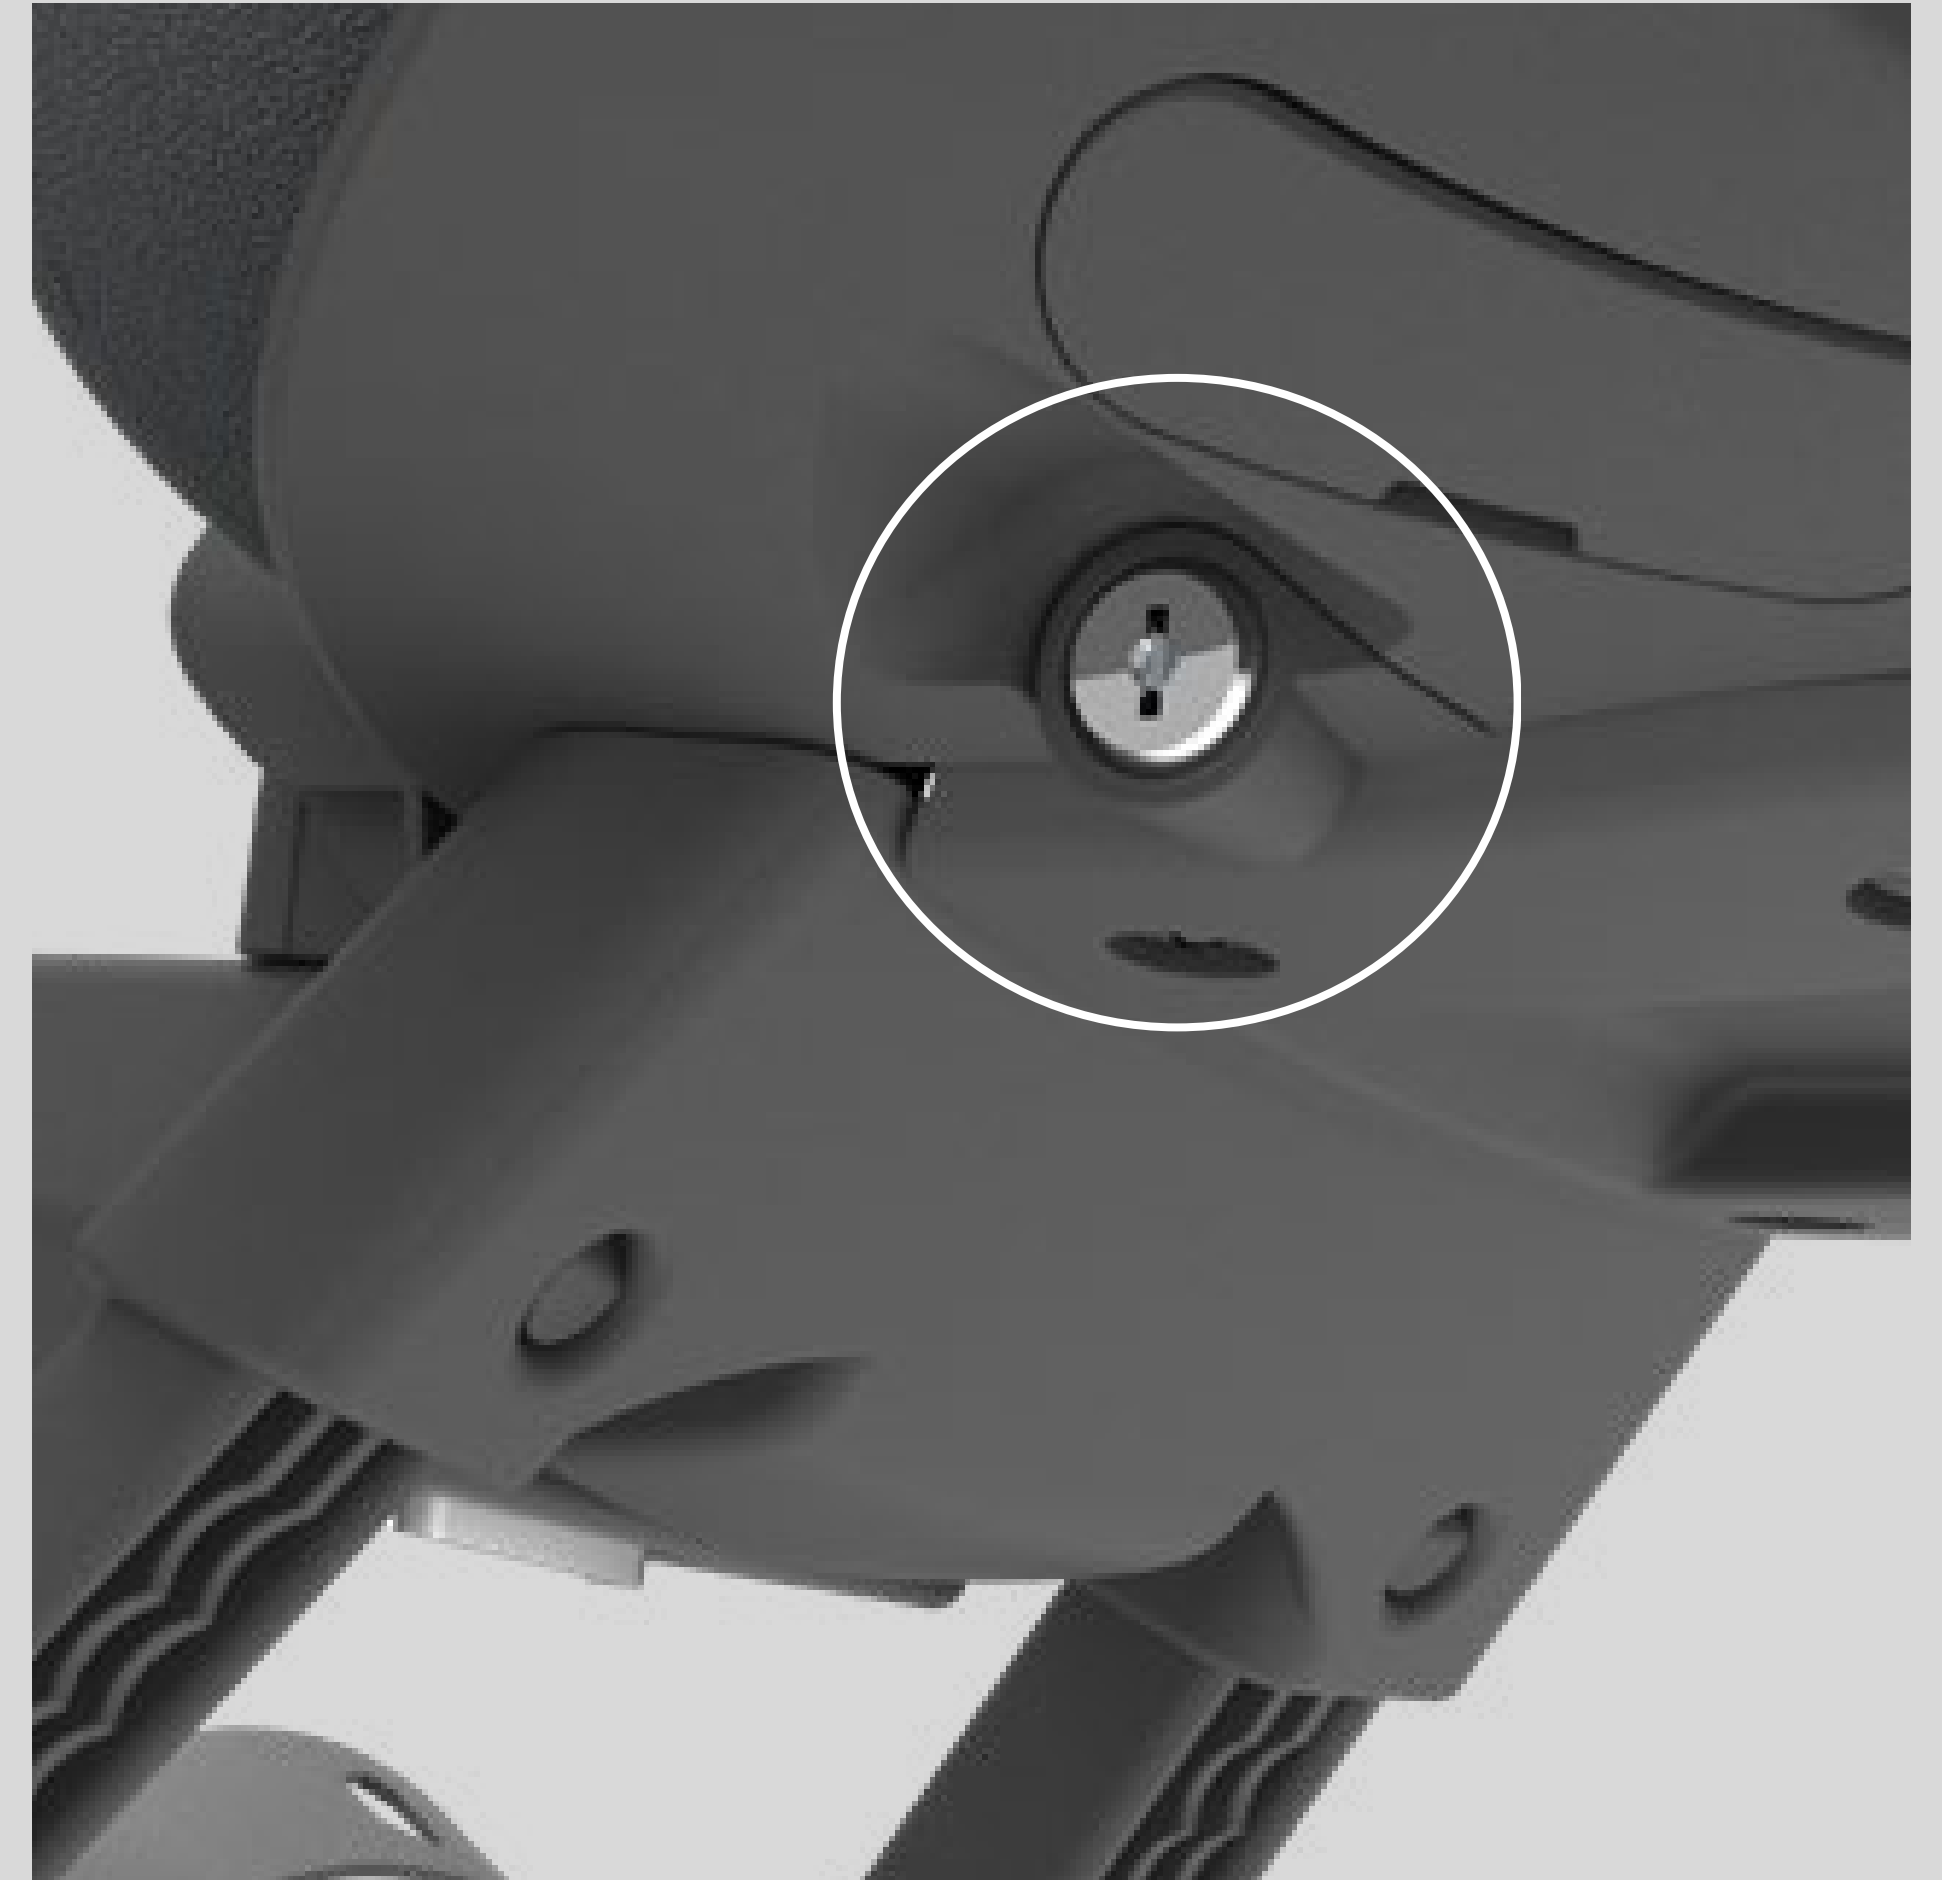

Dutch Design

Smart Solutions

Protection+ Comfort

**Waterproof, EVA cushion.
Soft to the touch, for child
comfort**

**5-Point, adjustable Belt,
for maximum safety**

Dedicated clamp

**Integrated handlebar for
unique steering sensation**

Enhanced Side Protection

Adjustable, sliding footrest

100% Recyclable PP frame

Integrated lock

PRODIGEE

ICON Rear - Frame

For children up to 22 kg

- Waterproof, EVA Cushion
- Dedicated Clamp
- Enhanced Side Protection
- 100% PP, fully recyclable Frame
- Chemically-Safe
- Integrated Lock
- 5-Point Belt
- Adjustable backrest

Dutch Design

Smart Solutions

Protection+ Comfort

**5-Point, adjustable Belt,
for maximum safety**

**Waterproof, EVA cushion.
Soft to the touch, for child
comfort**

Fixing system

Enhanced Side Protection

Light-reflectant elements