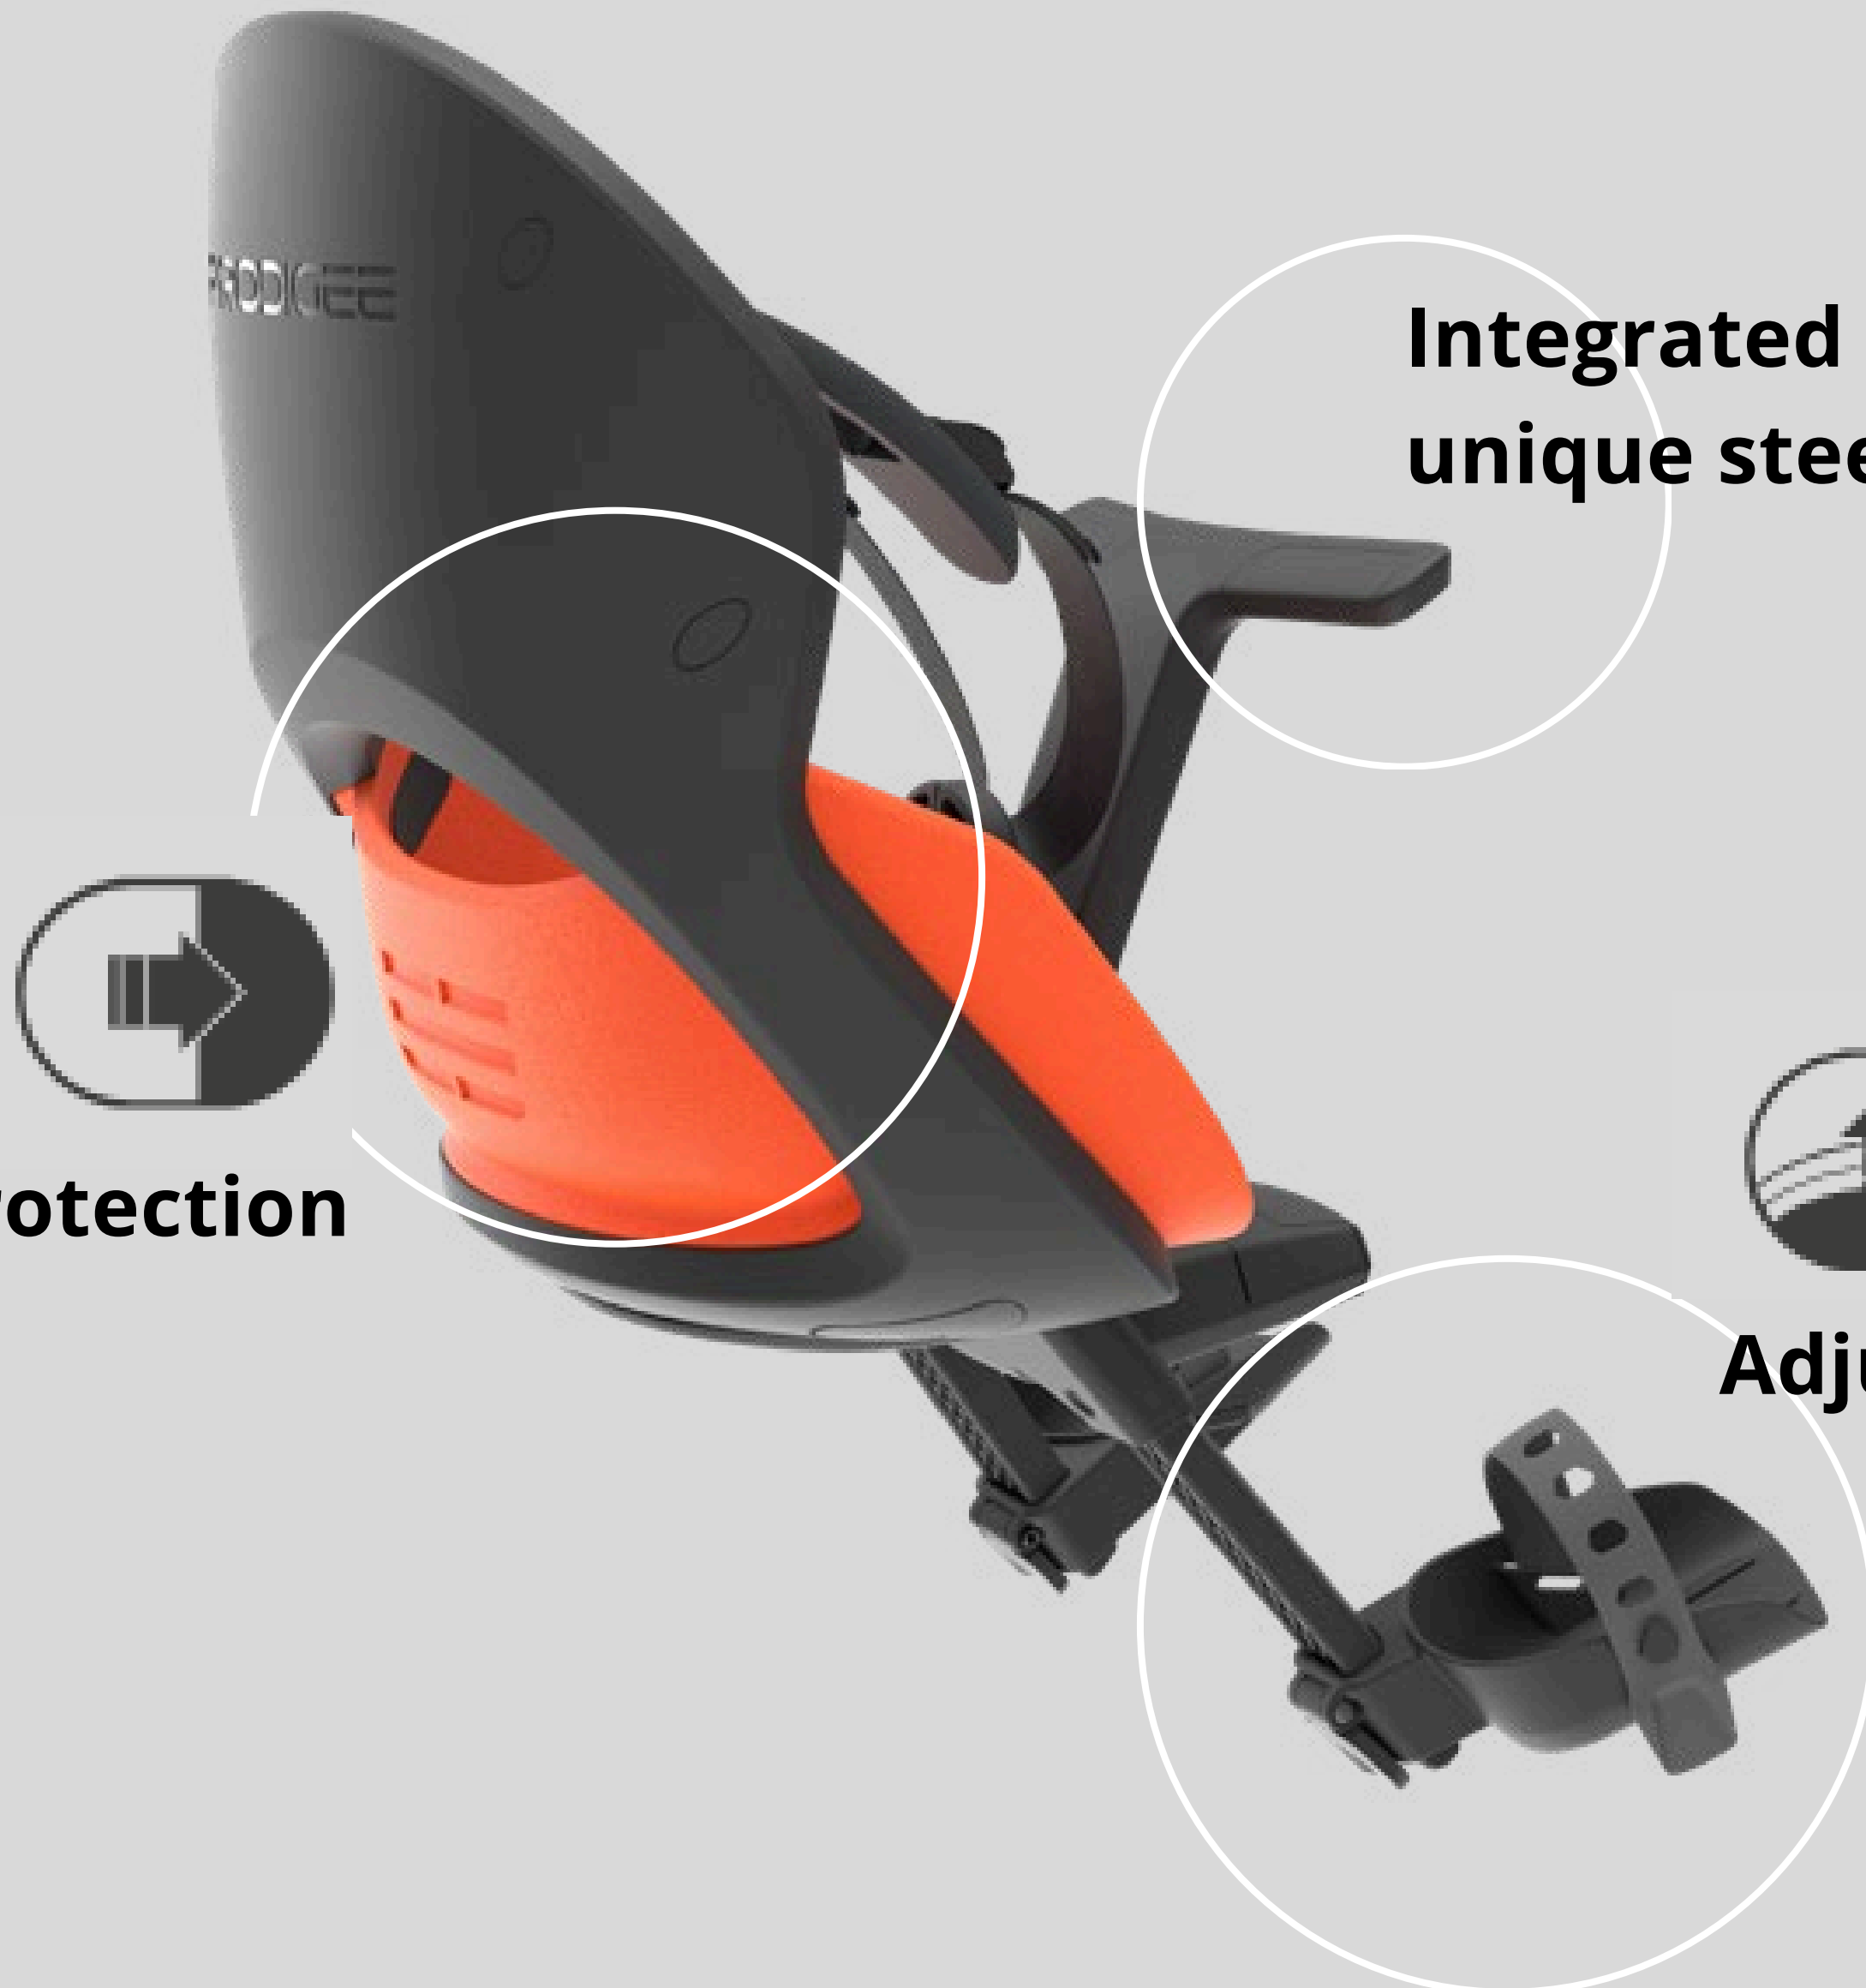

Icon Seat

Designed & engineered to comply with
EN14344:2022

PRODIGEE

ICON Front

For children up to 15 kg

- Waterproof, EVA Cushion
- Dedicated Clamp
- Enhanced Side Protection
- 100% PP, fully recyclable Frame
- Chemically-Safe
- Integrated Lock
- 5-Point Belt

Dutch Design

Smart Solutions

Protection+ Comfort

**Waterproof, EVA cushion.
Soft to the touch, for child
comfort**

**5-Point, adjustable Belt,
for maximum safety**

Dedicated clamp

**Integrated handlebar for
unique steering sensation**

Enhanced Side Protection

Adjustable, sliding footrest

100% Recyclable PP frame

Integrated lock

PRODIGEE

ICON Rear - Frame

For children up to 22 kg

- Waterproof, EVA Cushion
- Dedicated Clamp
- Enhanced Side Protection
- 100% PP, fully recyclable Frame
- Chemically-Safe
- Integrated Lock
- 5-Point Belt
- Adjustable backrest

Dutch Design

Smart Solutions

Protection+ Comfort

**5-Point, adjustable Belt,
for maximum safety**

**Waterproof, EVA cushion.
Soft to the touch, for child
comfort**

Fixing system

Enhanced Side Protection

Light-reflectant elements